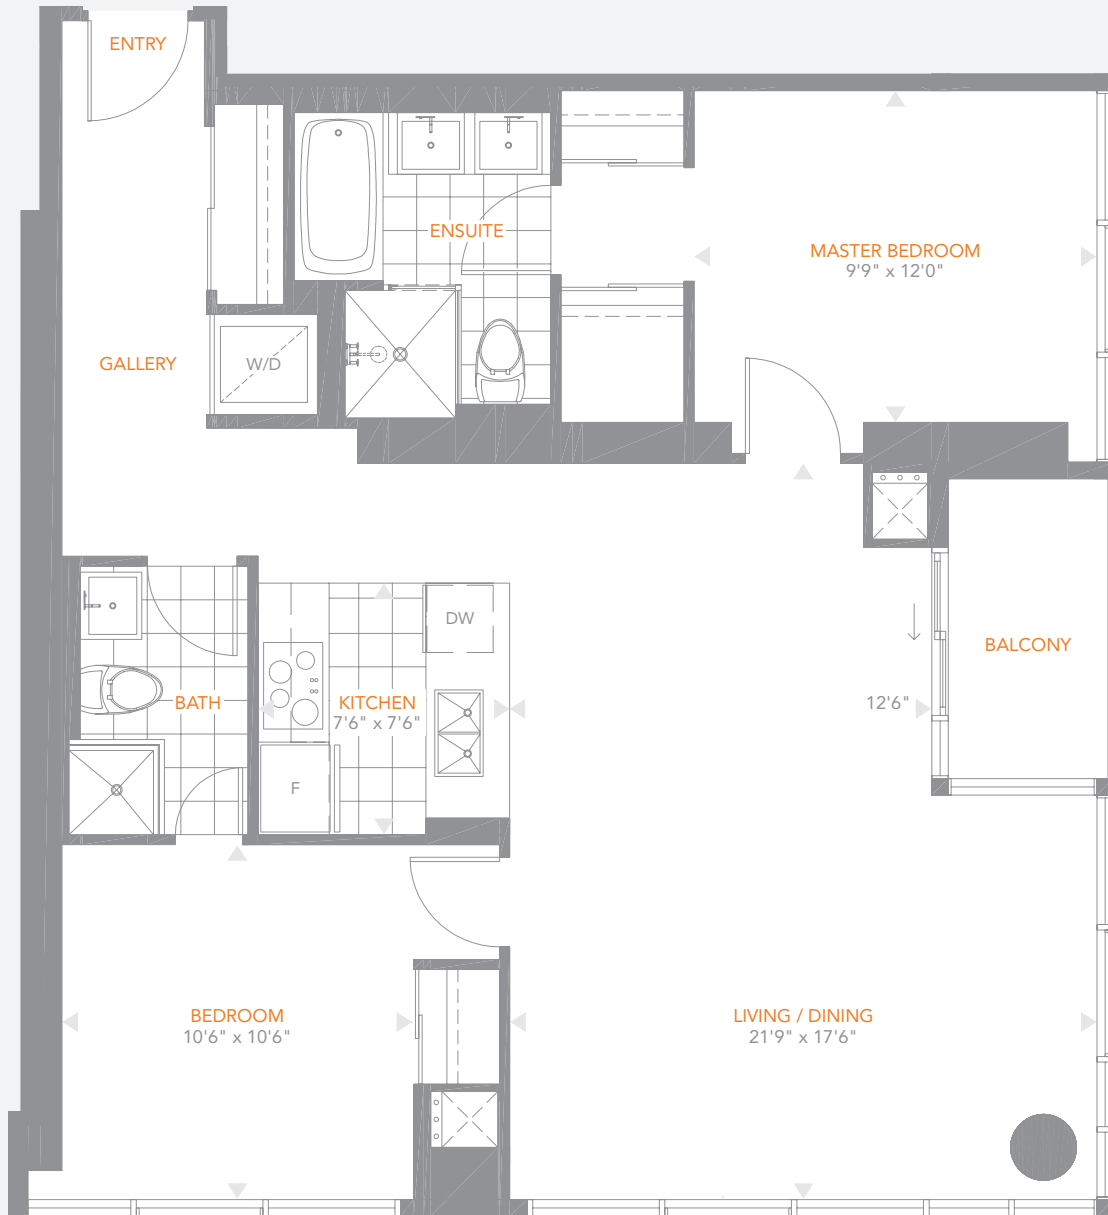

RESIDENCE 07

TWO BEDROOM (FLOORS 16-42)

1,090

 TOTAL SQ. FT.

1,047 SQ. FT. + BALCONY (43 SQ. FT.)

THE
PINNACLE
on
ADELAIDE

All areas and stated room dimensions are approximate. Sizes and specifications are subject to change without notice. Actual living area and balcony/terraces may vary from floor stated areas. All illustrations are artist's concept. E & O.E.